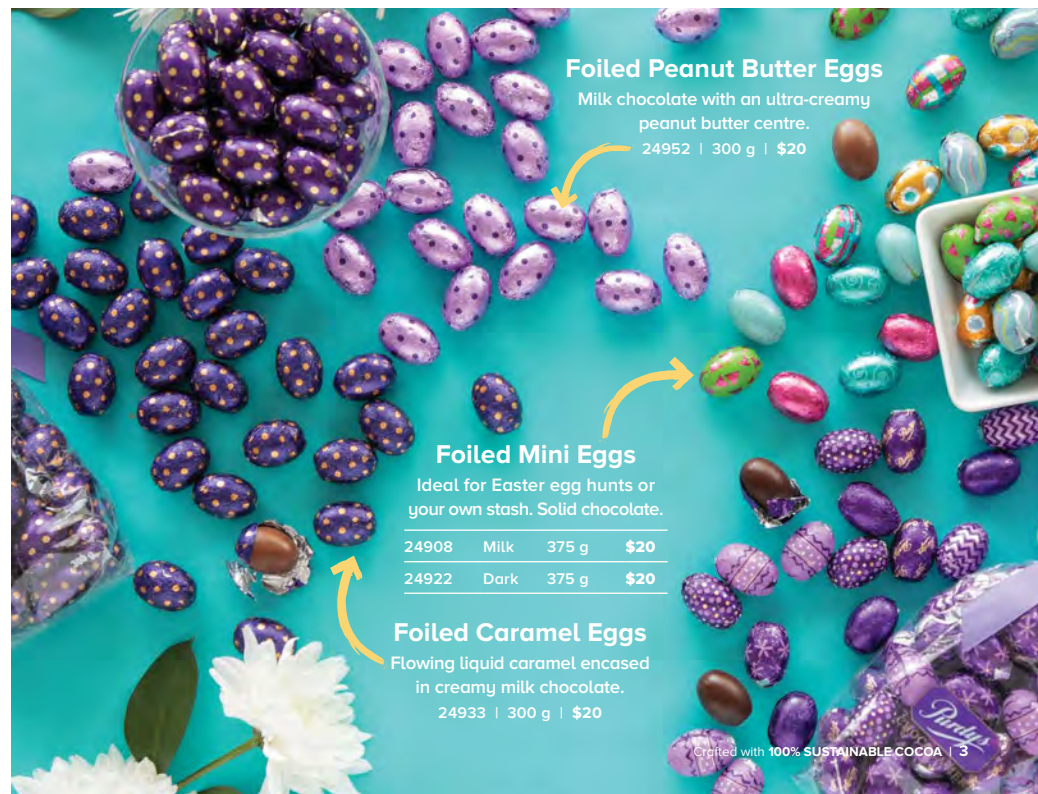

Foiled Peanut Butter Eggs

Milk chocolate with an ultra-creamy peanut butter centre.

24952 | 300 g | **$20**

Foiled Mini Eggs

Ideal for Easter egg hunts or your own stash. Solid chocolate.

24908 Milk 375 g **$20**

24922 Dark 375 g **$20**

Foiled Caramel Eggs

Flowing liquid caramel encased in creamy milk chocolate.

24933 | 300 g | **$20**